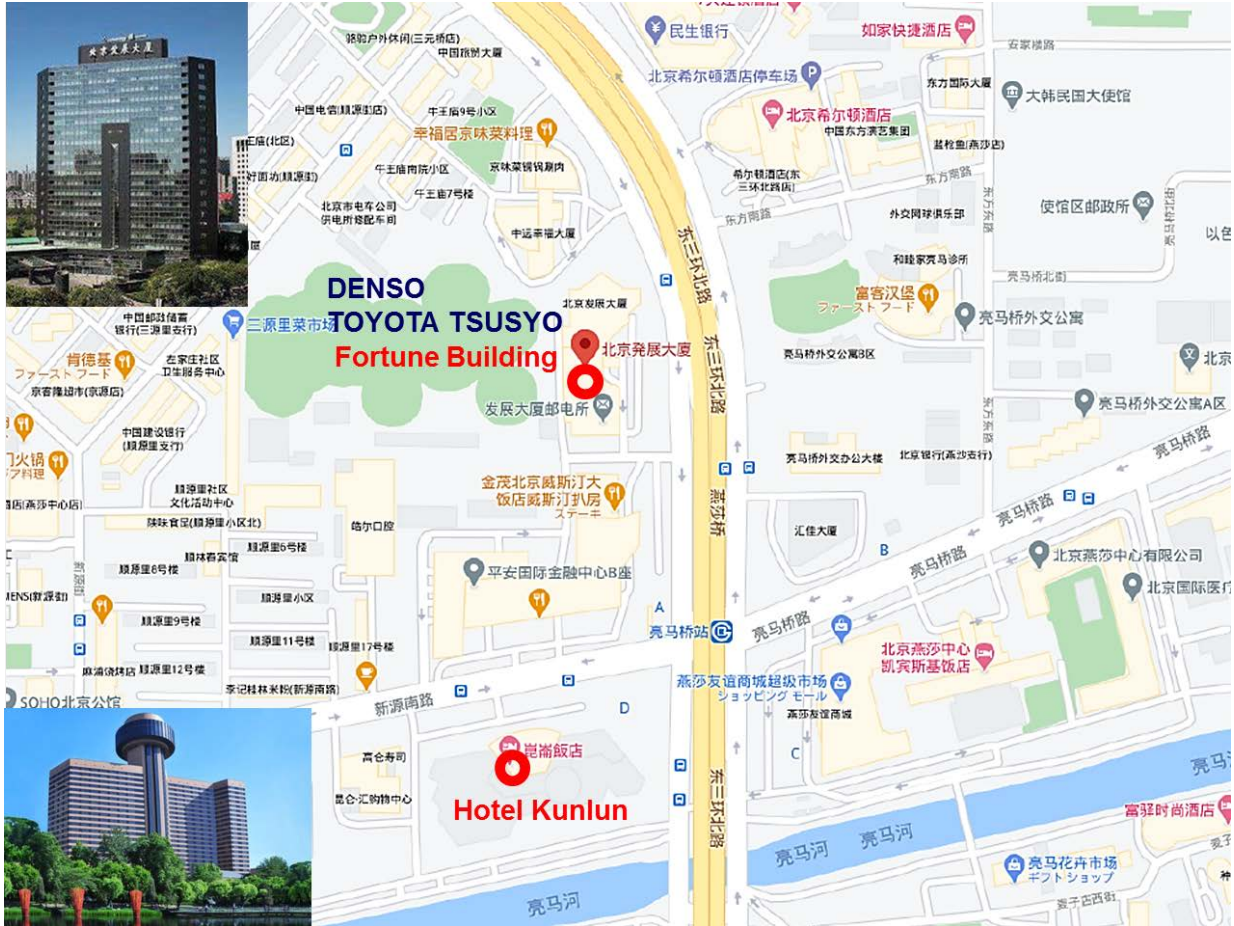

**Building A 88 Ribin Road Waigaoqiao Bonded
Zone Shanghai, 200131**

**FUJITSU
Citigroup Tower**

**33 Huayuan Shiqiao Road Pudong
Shanghai 200120**

**TOYOTA TSUSYO
K.Wah Centre**

**1010 Huaihai Road, Huaihai Road
West Section, Xuhui District, Shanghai**

中华神酒 天下第一酒

上海 朱同猷酒 销售中心

老夜上海 锦江店
 茂名南路 59 号 锦江饭店 锦北楼 11-12 楼
 11-12/F. Cathay Building
 Jin Jiang Hotel
 59 Mao Ming (S) Road
 电话 (Tel): 32189888-9102
 64726386

Old Shanghai Moon

Jin Jiang Hotel Shanghai
59 Maoming S Rd, Huangpu, Shanghai

The composite image includes a central map of Beijing with several red arrows pointing to specific locations. The landmarks and hotels identified are:

- SHANGHAI HUYOU SCI. & TECH** (indicated by a red arrow pointing to the top left of the map)
- Fortune Building** (indicated by a red arrow pointing to a modern glass skyscraper in the center)
- Hotel Kunlun** (indicated by a red arrow pointing to a hotel building on the right side of the map)
- Kerry Centre** (indicated by a red arrow pointing to a modern building in the center-right)
- BEIJING** (written in large blue letters across the map)
- Forbidden City** (indicated by a red arrow pointing to the bottom left, with an inset photo of the Tiananmen Gate)
- 天坛 (Tiantan)** (indicated by a red arrow pointing to a circular landmark in the center)
- 北京希尔顿酒店 (Hilton Beijing)** (indicated by a red arrow pointing to a hotel building in the center-right)
- FUJITSU** (indicated by a red arrow pointing to a building on the far right, with an inset photo of a modern skyscraper)

Denso (China) Investment
TOYOTA TSUSHO
Fortune Building

Fortune Building 5 Dong San Huan North Road Beijing 100004

**FUJITSU
Tower A, Ocean International Center**

**No.56 Dong Si Huan Zhong Road,
Chaoyang District, Beijing 10025 China**